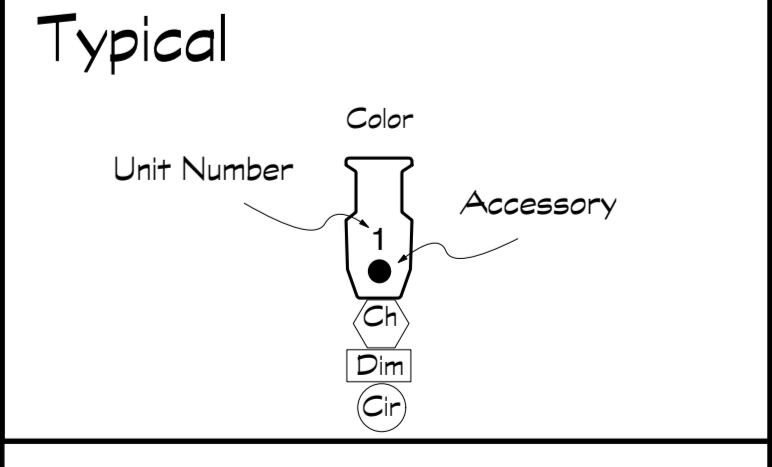

Client: Higley Center for the Performing Arts

Drawing File: HCPA.vwx

KEY:

	Coloratron
	ETC Source 4 750: 19'
	ETC Source 4 750: 26'
	ETC Source 4 750: 36'
	ETC Source 4 750: 50'
	Strand Leka: 36'
	ETC Source 4 Per 750: MFL
	ETC Source 4 Per 750: WFL
	Altman par64: WFL
	Altman SpectraCYC 100
	Technobeam I
	18' Scoop

Accessories:

- Template Holder
- Drop-In Iris